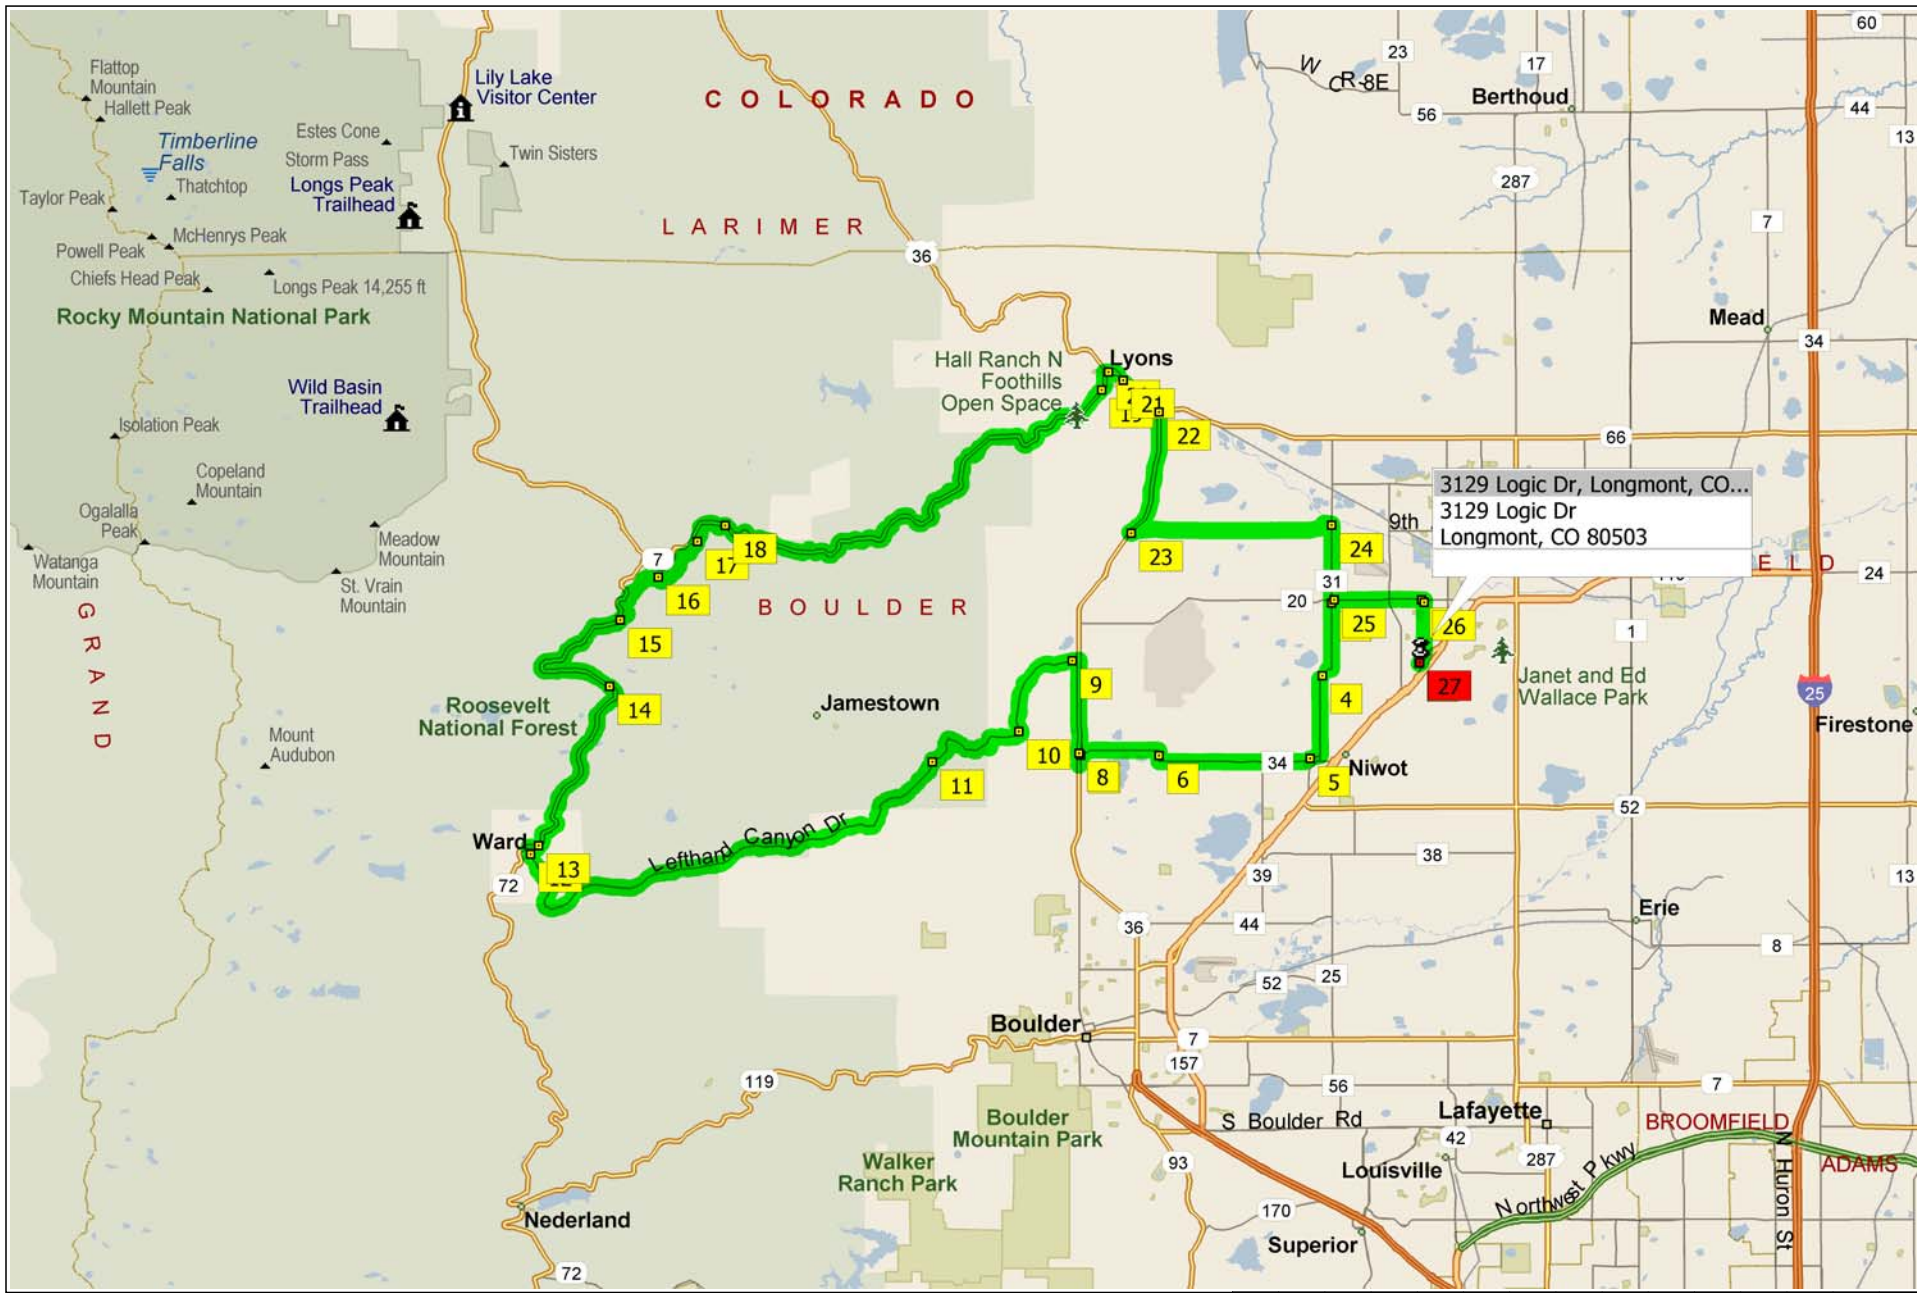

2009_CF_69.4 Mile Route_062509_Xilinx_FINAL

Copyright © and (P) 1988–2006 Microsoft Corporation and/or its suppliers. All rights reserved. <http://www.microsoft.com/streets/>
 Portions © 1990–2006 InstallShield Software Corporation. All rights reserved. Certain mapping and direction data © 2005 NAVTEQ. All rights reserved. The Data for areas of Canada includes information taken with permission from Canadian authorities, including: © Her Majesty the Queen in Right of Canada, © Queen's Printer for Ontario. NAVTEQ and NAVTEQ ON BOARD are trademarks of NAVTEQ. © 2005 Tele Atlas North America, Inc. All rights reserved. Tele Atlas and Tele Atlas North America are trademarks of Tele Atlas, Inc.